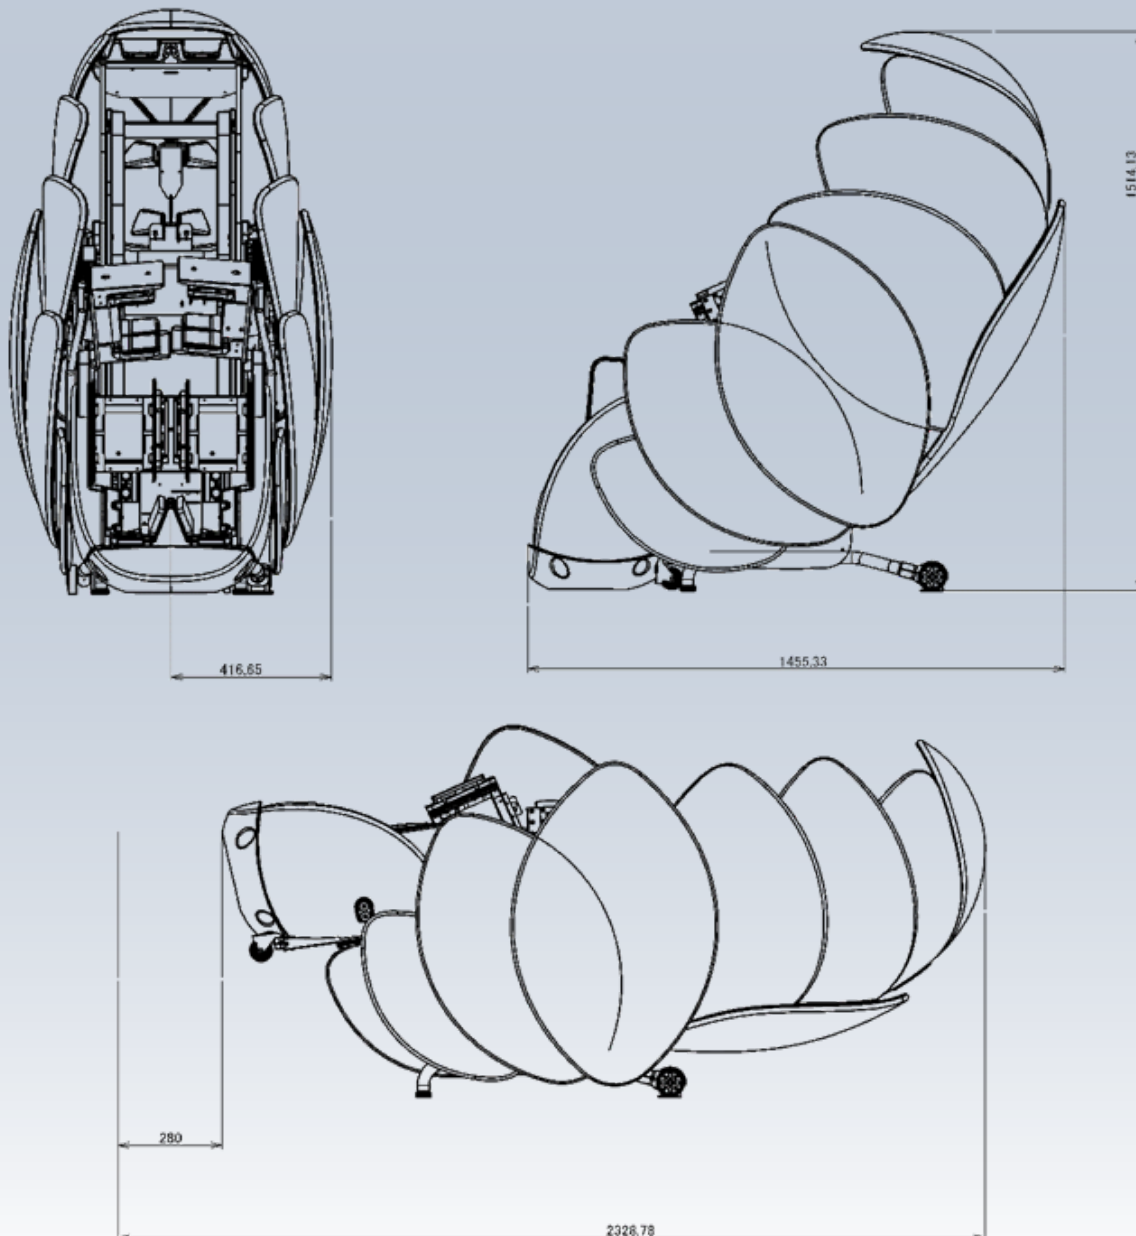

Specifications

Dimensions (Approx)

Width : 950~1200mm(Delivery dimensions 690mm)

Length : 1550~2400mm

Height : 950~1500mm

Weight

Approx.145kg

Point to note when delivery the chair

There are two boxes. One is for main unit and other one is for footrest and both side of side panels (Right & Left).